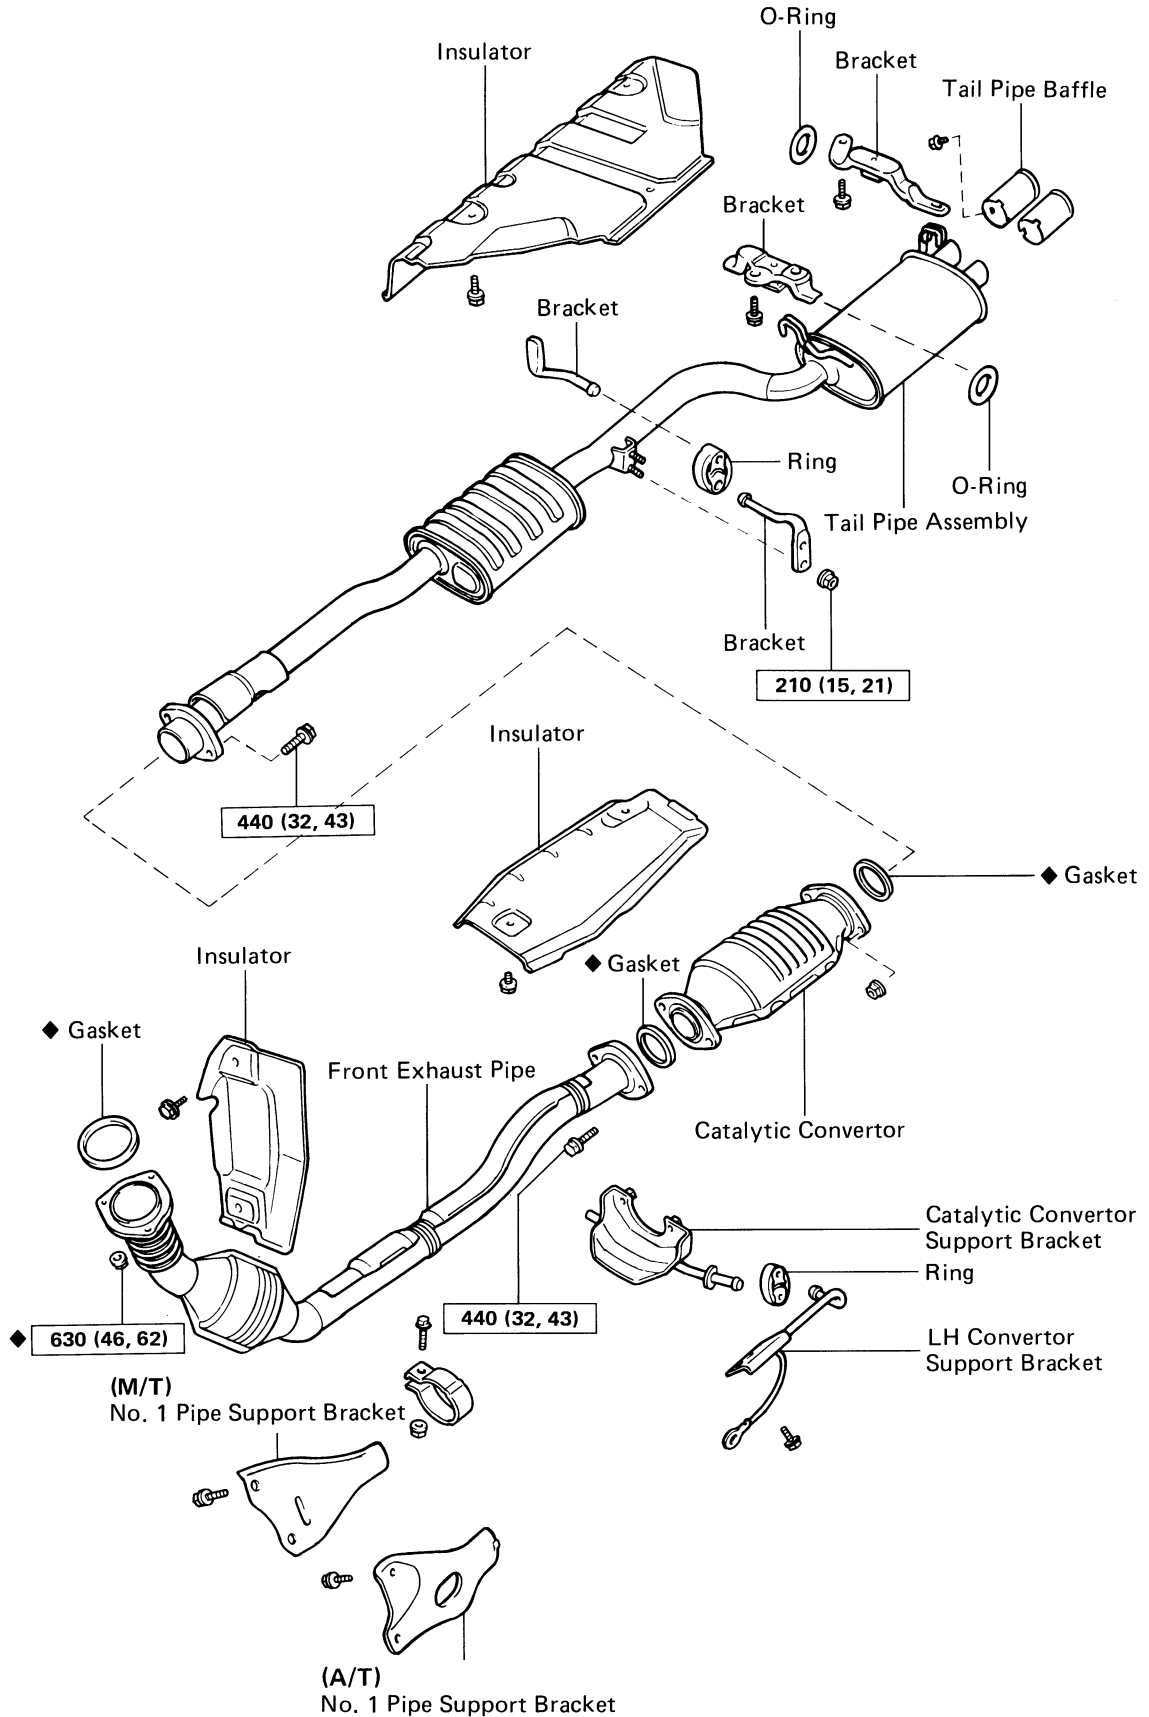

EXHAUST SYSTEM

	Page
EXHAUST PIPE	EX-2

EXHAUST PIPE COMPONENTS

COMPONENTS (Cont'd)

7M-GTE

kg-cm (ft-lb, N·m) : Torque specification

◆ Non-reusable part