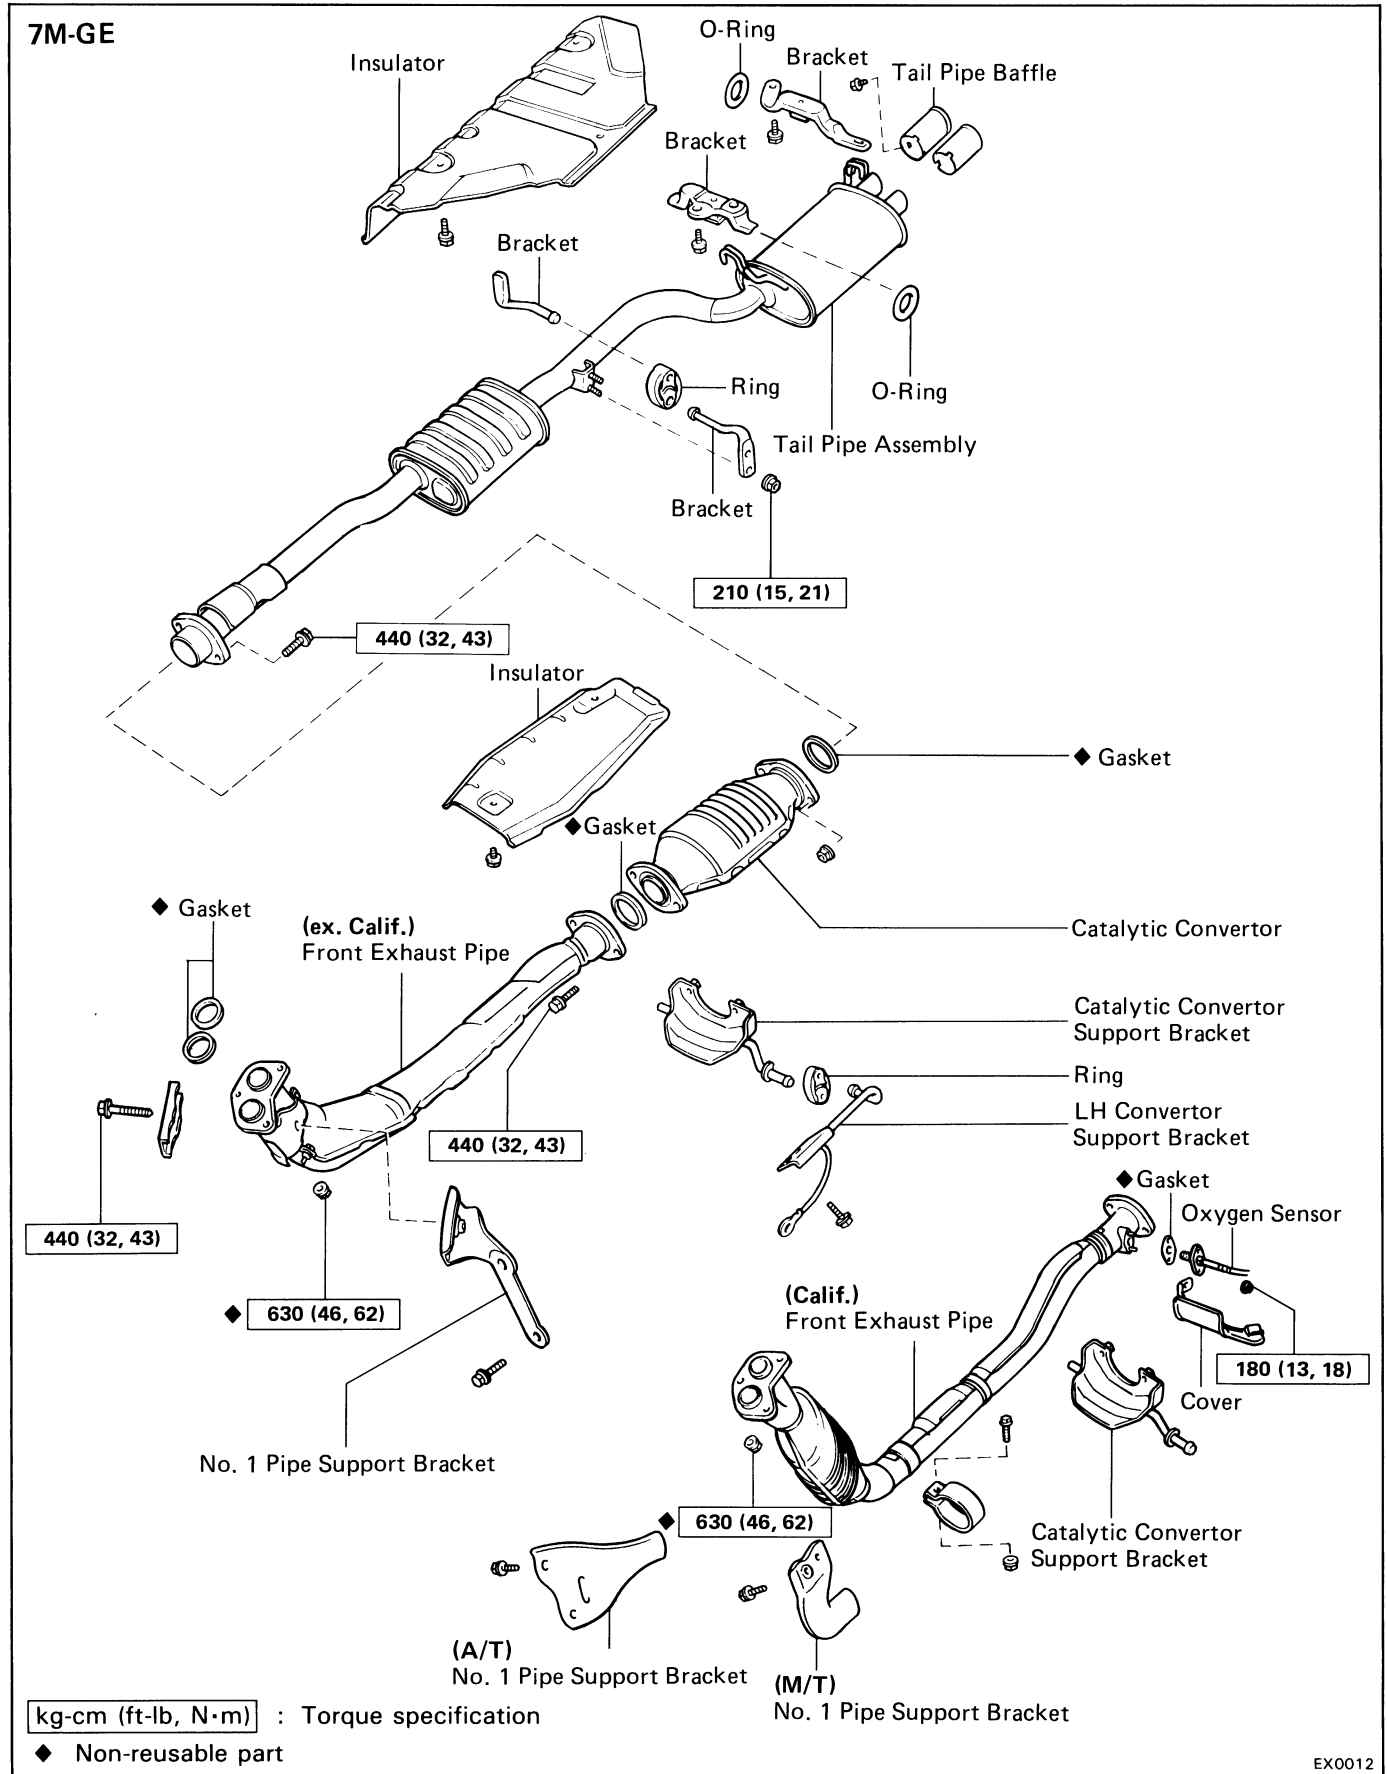

EXHAUST SYSTEM

	Page
EXHAUST PIPE	EX-2

EXHAUST PIPE COMPONENTS

COMPONENTS (Cont'd)

7M-GTE

kg-cm (ft-lb, N·m) : Torque specification

◆ Non-reusable part